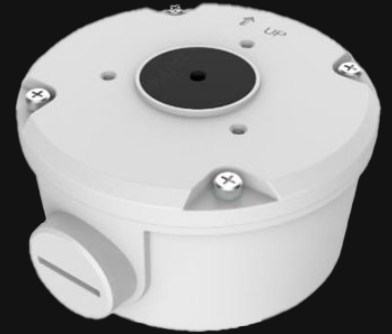

Bracket	
Application	Junction box with circular base (Extra back outlet)
Dimensions	Φ104.4mm x 54.5mm
Weight	0.36kg
Material	Aluminum alloy

**Used for:**  
**INLGB05ADIRWF; INLGB04KADIRWF**

\*Design and specifications are subjects to change without notice.