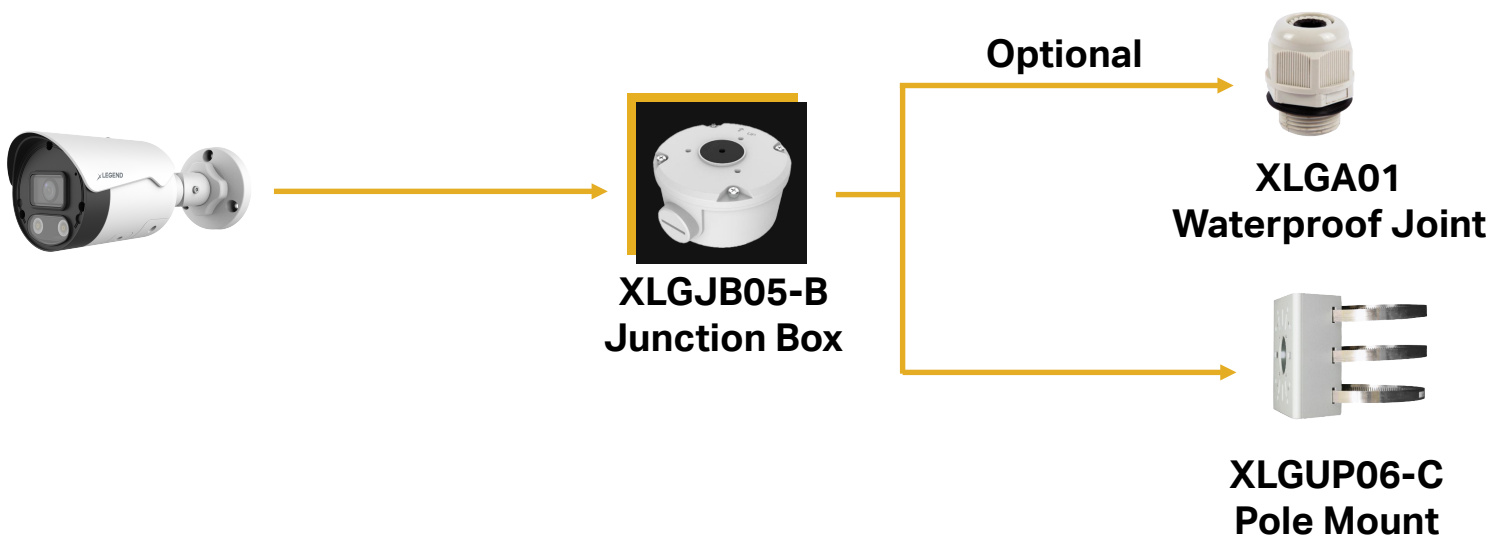

Bracket	
Application	Junction box with circular base (Extra back outlet)
Dimensions	Φ104.4mm x 54.5mm
Weight	0.36kg
Material	Aluminum alloy

**Used for:**  
**INLGB05ADIRWF; INLGB04KADIRWF**

\*Design and specifications are subjects to change without notice.